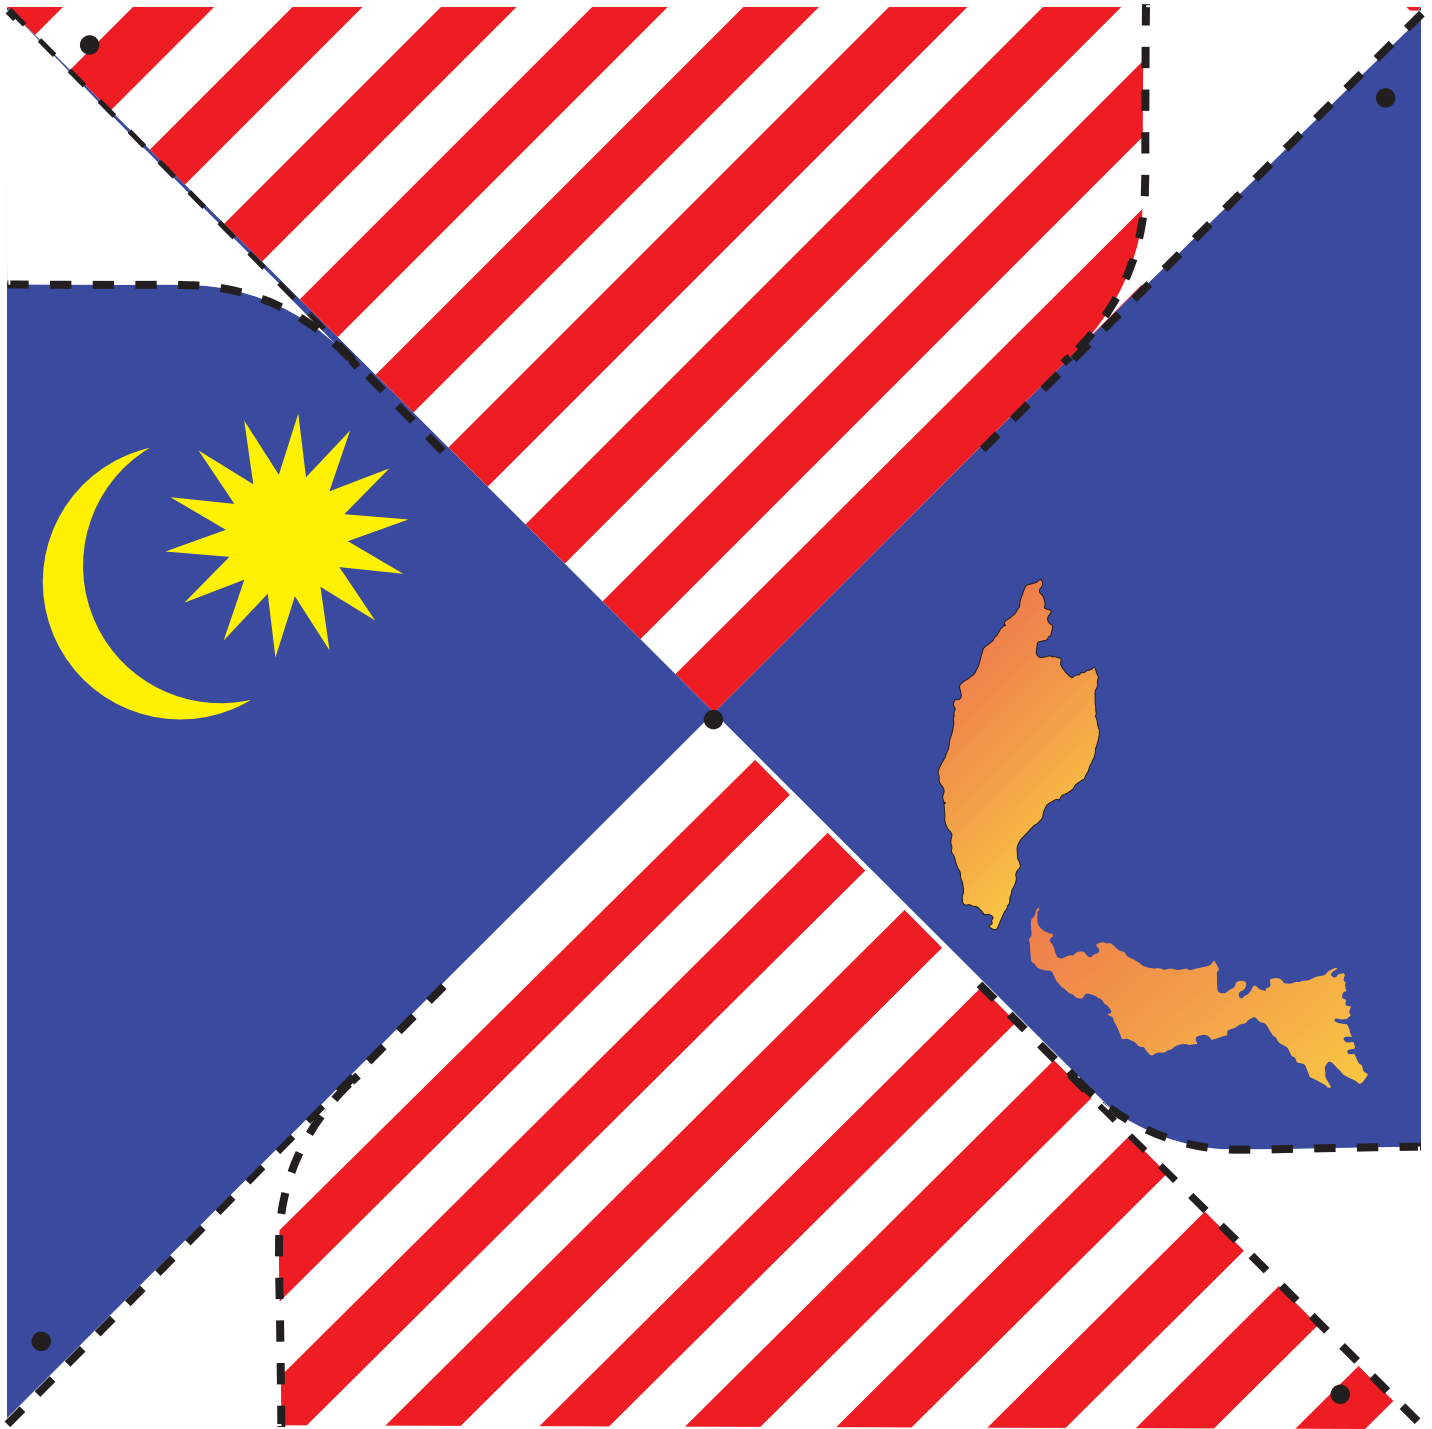

Malaysia's National Day Pinwheel

You'll need

Scissors, hole punch, a piece of straw and 2-prong pin (or thumb pin with a piece of modelling clay at back)

Instructions

1. Download the printable and print in color on white paper or card.
2. Cut out the pinwheel making sure to cut between the areas on the dotted line
3. Punch holes through all black dots.
4. Punch a hole through the plastic straw, about an inch from the top.
5. Bring the corners of the pinwheel towards the centre so the holes overlap.
6. Insert and secure a pin through the holes and the straw.
7. You're done! Let the pinwheel spins in strong wind.

Malaysia's National Day Pinwheel (Color Your Own)

You'll need

Scissors, hole punch, a piece of straw and 2-prong pin (or thumb pin with a piece of modelling clay at back)

Instructions

1. Download the printable and print on white paper or card.
2. Cut out the pinwheel making sure to cut between the areas on the dotted line
3. Punch holes through all black dots.
4. Punch a hole through the plastic straw, about an inch from the top.
5. Bring the corners of the pinwheel towards the centre so the holes overlap.
6. Insert and secure a pin through the holes and the straw.
7. You're done! Let the pinwheel spins in strong wind.

Strait of Malacca

South China Sea

Sulu Sea

Malaysia

Hibiscus
Malaysia's national flower

Facts About the Malaysian Flag

14 stripes & 14 points star - represents 13 states and federal territories.
Crescent - represents Islam, the country's state religion.
Blue - symbolises unity of Malaysian.
Yellow - royal color of the Malaysian rulers.
Also known as "Jalur Gemilang" in Malay which means Stripes of Glory.

14道条横及14角星 - 代表我国13个州属及联邦政府。
新月图案象征伊斯兰教-马来西亚的联邦宗教。
蓝色象征人民的团结、融洽、和睦地生活在一起。
黄色象征着皇室的颜色。
我国国旗又称辉煌条纹 (马来语: Jalur Gemilang)。

马来西亚特庆日

国庆日 (Hari Merdeka)
31/8/1957 马来西亚从英国殖民统治中获得独立。
马来西亚日 (Hari Malaysia)
16/9/1963 马来西亚联合邦、沙巴和砂拉越共同组成马来西亚。